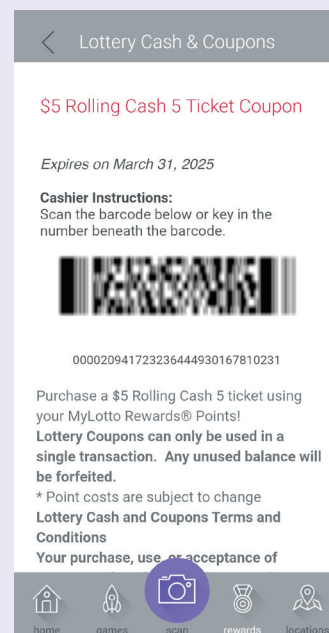

For illustrative purposes only.