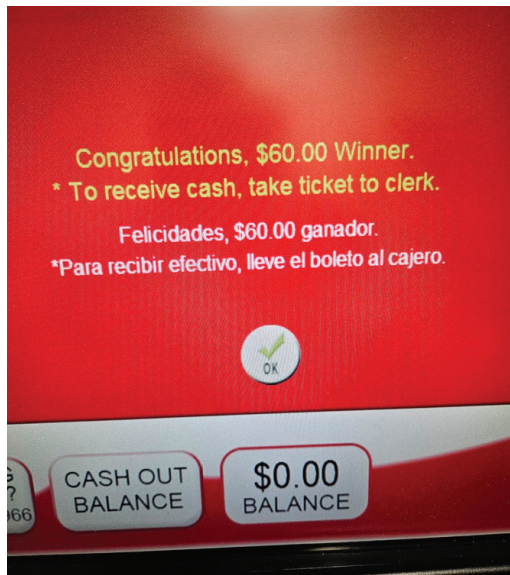

Customers can continue to cash out scratch-off tickets with prizes up to \$50 and other games at these vending machines.

OH! LOTTERY Winner News!

Shag's Tavern, Dayton
Sold a \$50,059 jackpot for EZPLAY® Quick Spot on Sept. 16, 2024.