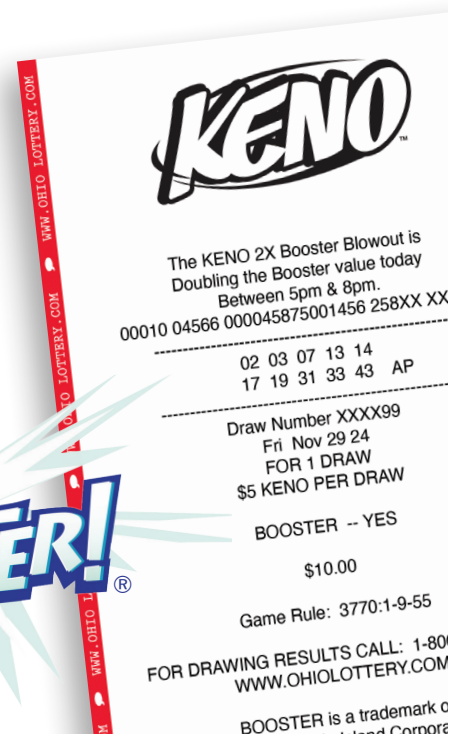

The KENO 2X Booster Blowout is Doubling the Booster value today Between 5pm & 8pm.
00010 04566 000045875001456 258XX XX

02 03 07 13 14
17 19 31 33 43 AP

Draw Number XXXX99
Fri Nov 29 24
FOR 1 DRAW
$5 KENO PER DRAW

BOOSTER -- YES
$10.00

Game Rule: 3770:1-9-55

FOR DRAWING RESULTS CALL: 1-800-686-4208
WWW.OHIOLOTTERY.COM

BOOSTER is a trademark of Intralot Corporation