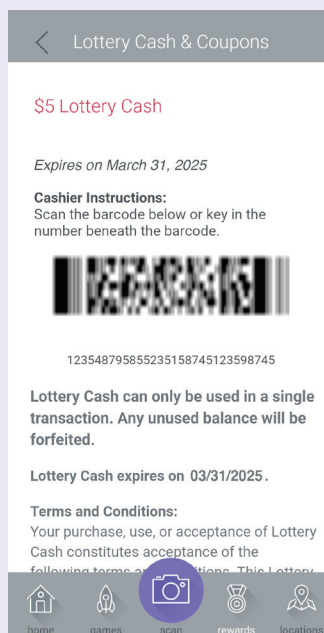

For illustrative purposes only.