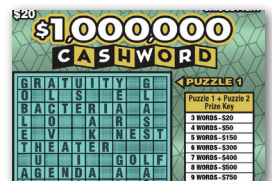

TOP 25

Scratch-Offs

When you look at your scratch-off inventory, you'll want to include these Top 25 games. Talk to your sales representative for their input and plan-o-gram help.

50th Anniversary
(\$50), #827

Billion
(\$50), #762

Merry Money
(\$20), #880

Home for the Holidays
(\$10), #879

Holiday Bonus Millions
(\$30), #882

Holiday Lucky Times 10
(\$5), #878

\$300 Million
Diamond Dazzler
(\$20), #671

\$1,000,000
Cash is King
(\$20), #870

\$2,000,000 Cashword
(\$30), #863

\$1,000,000 Cashword
(\$20), #838

Special Edition
Cashword
(\$5), #874

Gems 10s
(\$10), #869

\$500,000 Cashword
(\$10), #875

Buckeye Cash
(\$5), #868

\$50, \$100 or \$500
(\$10), #872